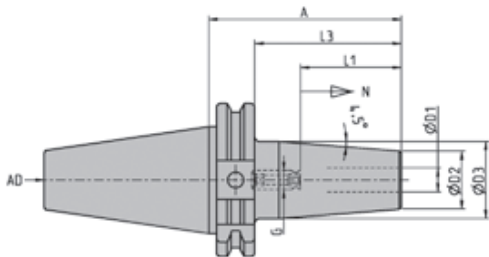

# 25 year shrink chucks ThermoGrip® AD40 BT40

Offre valable jusqu'au 31 décembre 2024

T... AD40, DIN ISO7388-1 Shrink Chuck					
Ident No.	Designation	price list	Promotional price 25 years of ThermoGrip®	Stock	Weight (kg)
6726852	T0300/AD40	<del>176,00</del> €	<b>114,29€</b>	Ex-Stock	0,915
6726537	T0400/AD40	<del>176,00</del> €	<b>114,29€</b>	Ex-Stock	0,945
6726538	T0500/AD40	<del>176,00</del> €	<b>114,29€</b>	Ex-Stock	0,940
6726193	T0600/AD40	<del>137,00</del> €	<b>98,57€</b>	Ex-Stock	0,995
6726194	T0800/AD40	<del>137,00</del> €	<b>98,57€</b>	Ex-Stock	0,942
6726195	T1000/AD40	<del>137,00</del> €	<b>98,57€</b>	Ex-Stock	1,027
6726196	T1200/AD40	<del>137,00</del> €	<b>98,57€</b>	Ex-Stock	1,056
6726197	T1600/AD40	<del>137,00</del> €	<b>98,57€</b>	Ex-Stock	1,014
6726198	T2000/AD40	<del>137,00</del> €	<b>98,57€</b>	Ex-Stock	1,129

T... BT40, DIN ISO7388-2 Shrink Chuck					
Ident No.	Designation	price list	Promotional price 25 years of ThermoGrip®	Stock	Weight (kg)
6726807	T0300/BT40	<del>122,00</del> €	<b>87,14€</b>	Ex-Stock	1,141
6726621	T0400/BT40	<del>122,00</del> €	<b>87,14€</b>	Ex-Stock	1,139
6726622	T0500/BT40	<del>122,00</del> €	<b>87,14€</b>	Ex-Stock	1,080
6726499	T0600/BT40	<del>115,00</del> €	<b>82,86€</b>	Ex-Stock	1,150
6726484	T0800/BT40	<del>115,00</del> €	<b>82,86€</b>	Ex-Stock	1,200
6726485	T1000/BT40	<del>115,00</del> €	<b>82,86€</b>	Ex-Stock	1,200
6726486	T1200/BT40	<del>115,00</del> €	<b>82,86€</b>	Ex-Stock	1,200
6726470	T1600/BT40	<del>115,00</del> €	<b>82,86€</b>	Ex-Stock	1,267
6726469	T2000/BT40	<del>115,00</del> €	<b>82,86€</b>	Ex-Stock	1,350