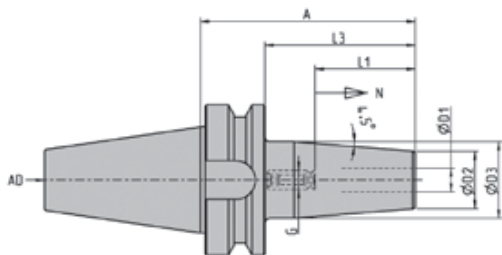

# 25 year shrink chucks ThermoGrip® AD40 BT40

Offre valable jusqu'au 31 décembre 2024

T... AD40, DIN ISO7388-1 Shrink Chuck					
Ident No.	Designation	price list	Promotional price 25 years of ThermoGrip®	Stock	Weight (kg)
6726852	T0300/AD40	<del>176,00</del> €	<b>114,29€</b>	Ex-Stock	0,915
6726537	T0400/AD40	<del>176,00</del> €	<b>114,29€</b>	Ex-Stock	0,945
6726538	T0500/AD40	<del>176,00</del> €	<b>114,29€</b>	Ex-Stock	0,940
6726193	T0600/AD40	<del>137,00</del> €	<b>98,57€</b>	Ex-Stock	0,995
6726194	T0800/AD40	<del>137,00</del> €	<b>98,57€</b>	Ex-Stock	0,942
6726195	T1000/AD40	<del>137,00</del> €	<b>98,57€</b>	Ex-Stock	1,027
6726196	T1200/AD40	<del>137,00</del> €	<b>98,57€</b>	Ex-Stock	1,056
6726197	T1600/AD40	<del>137,00</del> €	<b>98,57€</b>	Ex-Stock	1,014
6726198	T2000/AD40	<del>137,00</del> €	<b>98,57€</b>	Ex-Stock	1,129

T... BT40, DIN ISO7388-2 Shrink Chuck					
Ident No.	Designation	price list	Promotional price 25 years of ThermoGrip®	Stock	Weight (kg)
6726807	T0300/BT40	<del>122,00</del> €	<b>87,14€</b>	Ex-Stock	1,141
6726621	T0400/BT40	<del>122,00</del> €	<b>87,14€</b>	Ex-Stock	1,139
6726622	T0500/BT40	<del>122,00</del> €	<b>87,14€</b>	Ex-Stock	1,080
6726499	T0600/BT40	<del>115,00</del> €	<b>82,86€</b>	Ex-Stock	1,150
6726484	T0800/BT40	<del>115,00</del> €	<b>82,86€</b>	Ex-Stock	1,200
6726485	T1000/BT40	<del>115,00</del> €	<b>82,86€</b>	Ex-Stock	1,200
6726486	T1200/BT40	<del>115,00</del> €	<b>82,86€</b>	Ex-Stock	1,200
6726470	T1600/BT40	<del>115,00</del> €	<b>82,86€</b>	Ex-Stock	1,267
6726469	T2000/BT40	<del>115,00</del> €	<b>82,86€</b>	Ex-Stock	1,350